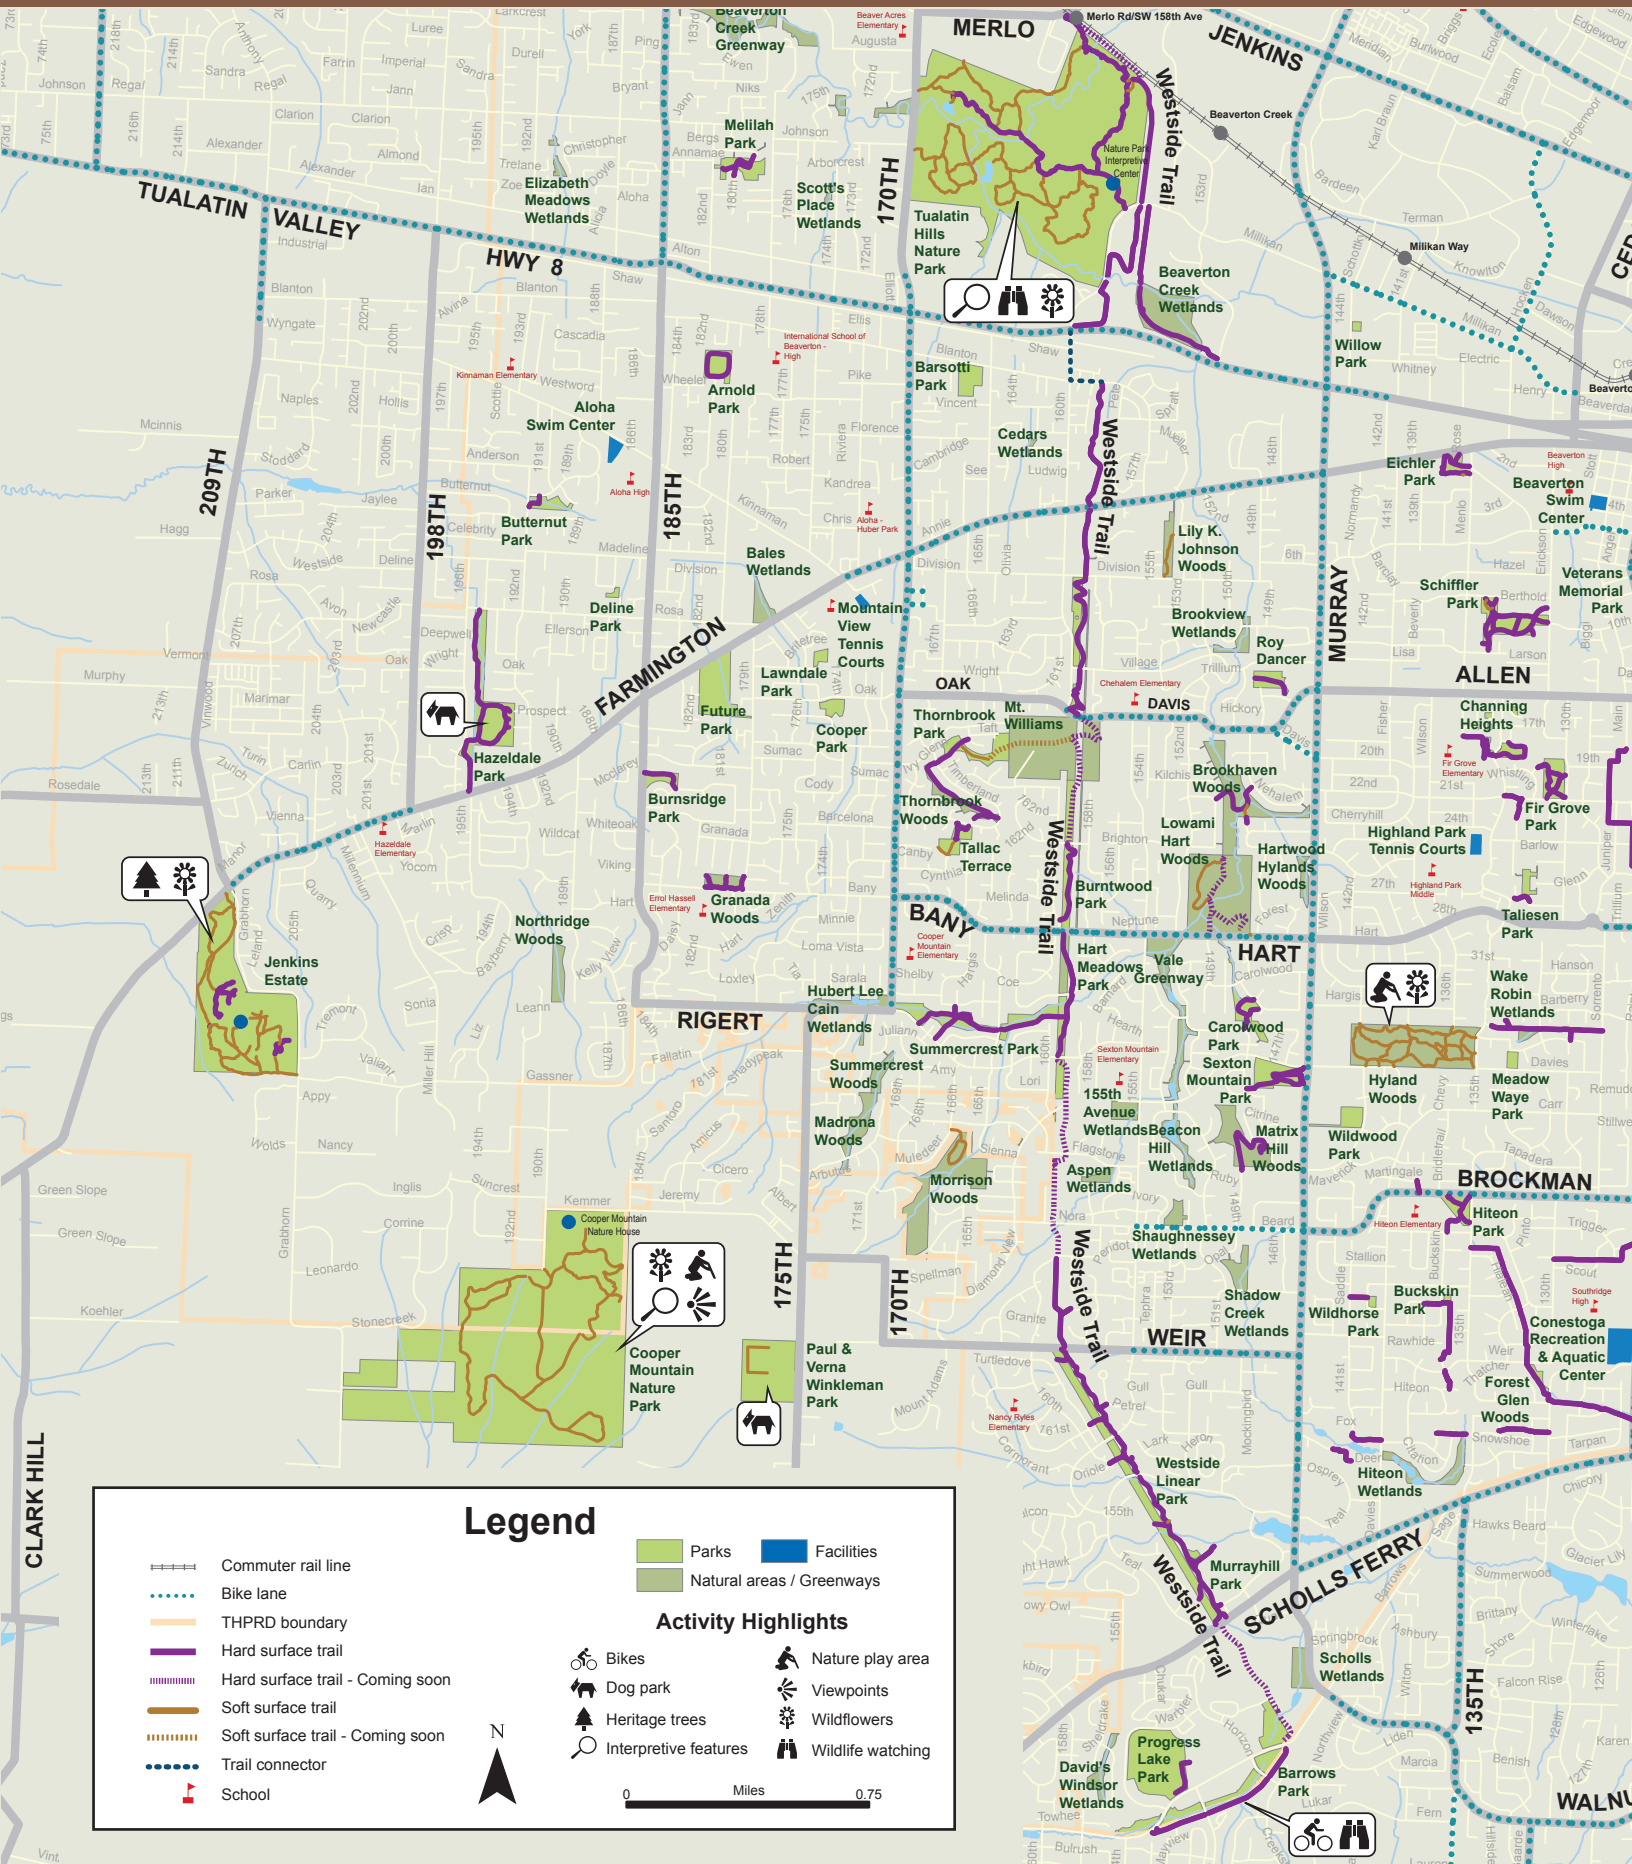

Activity Highlights

- | | | | |
|--|-----------------------|--|-------------------|
| | Bikes | | Nature play area |
| | Dog park | | Viewpoints |
| | Heritage trees | | Wildflowers |
| | Interpretive features | | Wildlife watching |

0 Miles 0.75

Tualatin Hills Park & Recreation District Trails SW Quadrant

www.thprd.org

Connecting People, Parks & Nature

Legend

<ul style="list-style-type: none"> Commuter rail line Bike lane THPRD boundary Hard surface trail Hard surface trail - Coming soon Soft surface trail Soft surface trail - Coming soon Trail connector School 	<ul style="list-style-type: none"> Parks Natural areas / Greenways 	<ul style="list-style-type: none"> Facilities <h4 style="text-align: center;">Activity Highlights</h4> <ul style="list-style-type: none"> Bikes Dog park Heritage trees Interpretive features Nature play area Viewpoints Wildflowers Wildlife watching
---	--	---

Activity Highlights

	Bikes		Nature play area
	Dog park		Viewpoints
	Heritage trees		Wildflowers
	Interpretive features		Wildlife watching

0 Miles 0.75