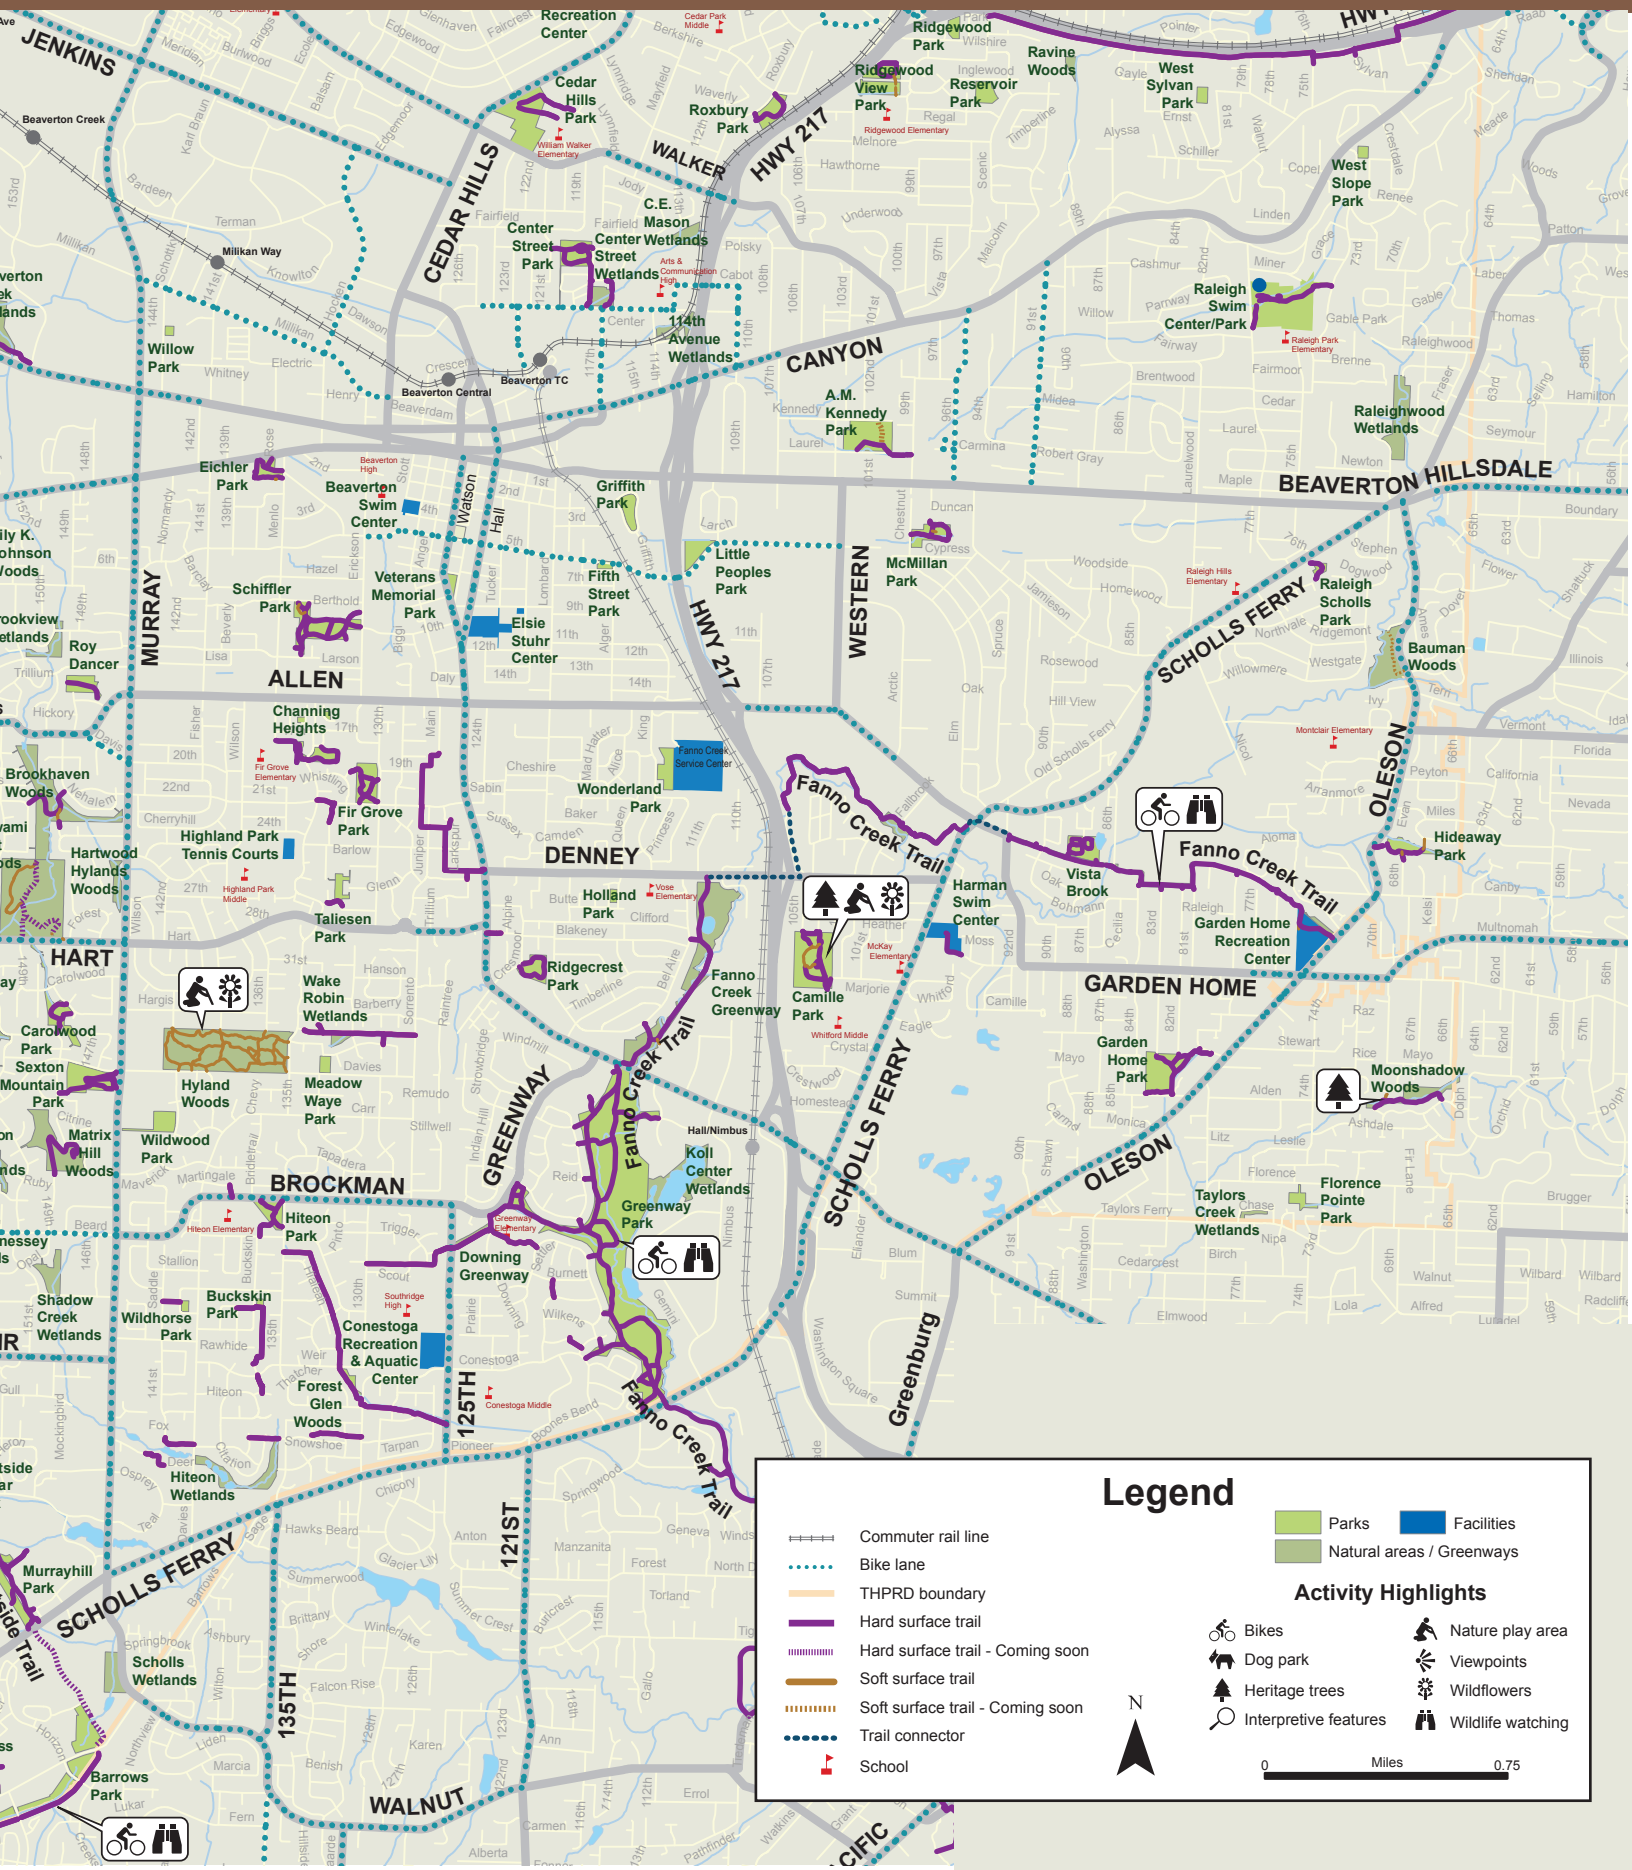

Tualatin Hills Park & Recreation District Trails

SE Quadrant

www.thprd.org

Legend

	Commuter rail line		Parks		Facilities
	Bike lane		Natural areas / Greenways		
	THPRD boundary				
	Hard surface trail				
	Hard surface trail - Coming soon				
	Soft surface trail				
	Soft surface trail - Coming soon				
	Trail connector				
	School				

Activity Highlights

	Bikes		Nature play area
	Dog park		Viewpoints
	Heritage trees		Wildflowers
	Interpretive features		Wildlife watching

0 Miles 0.75