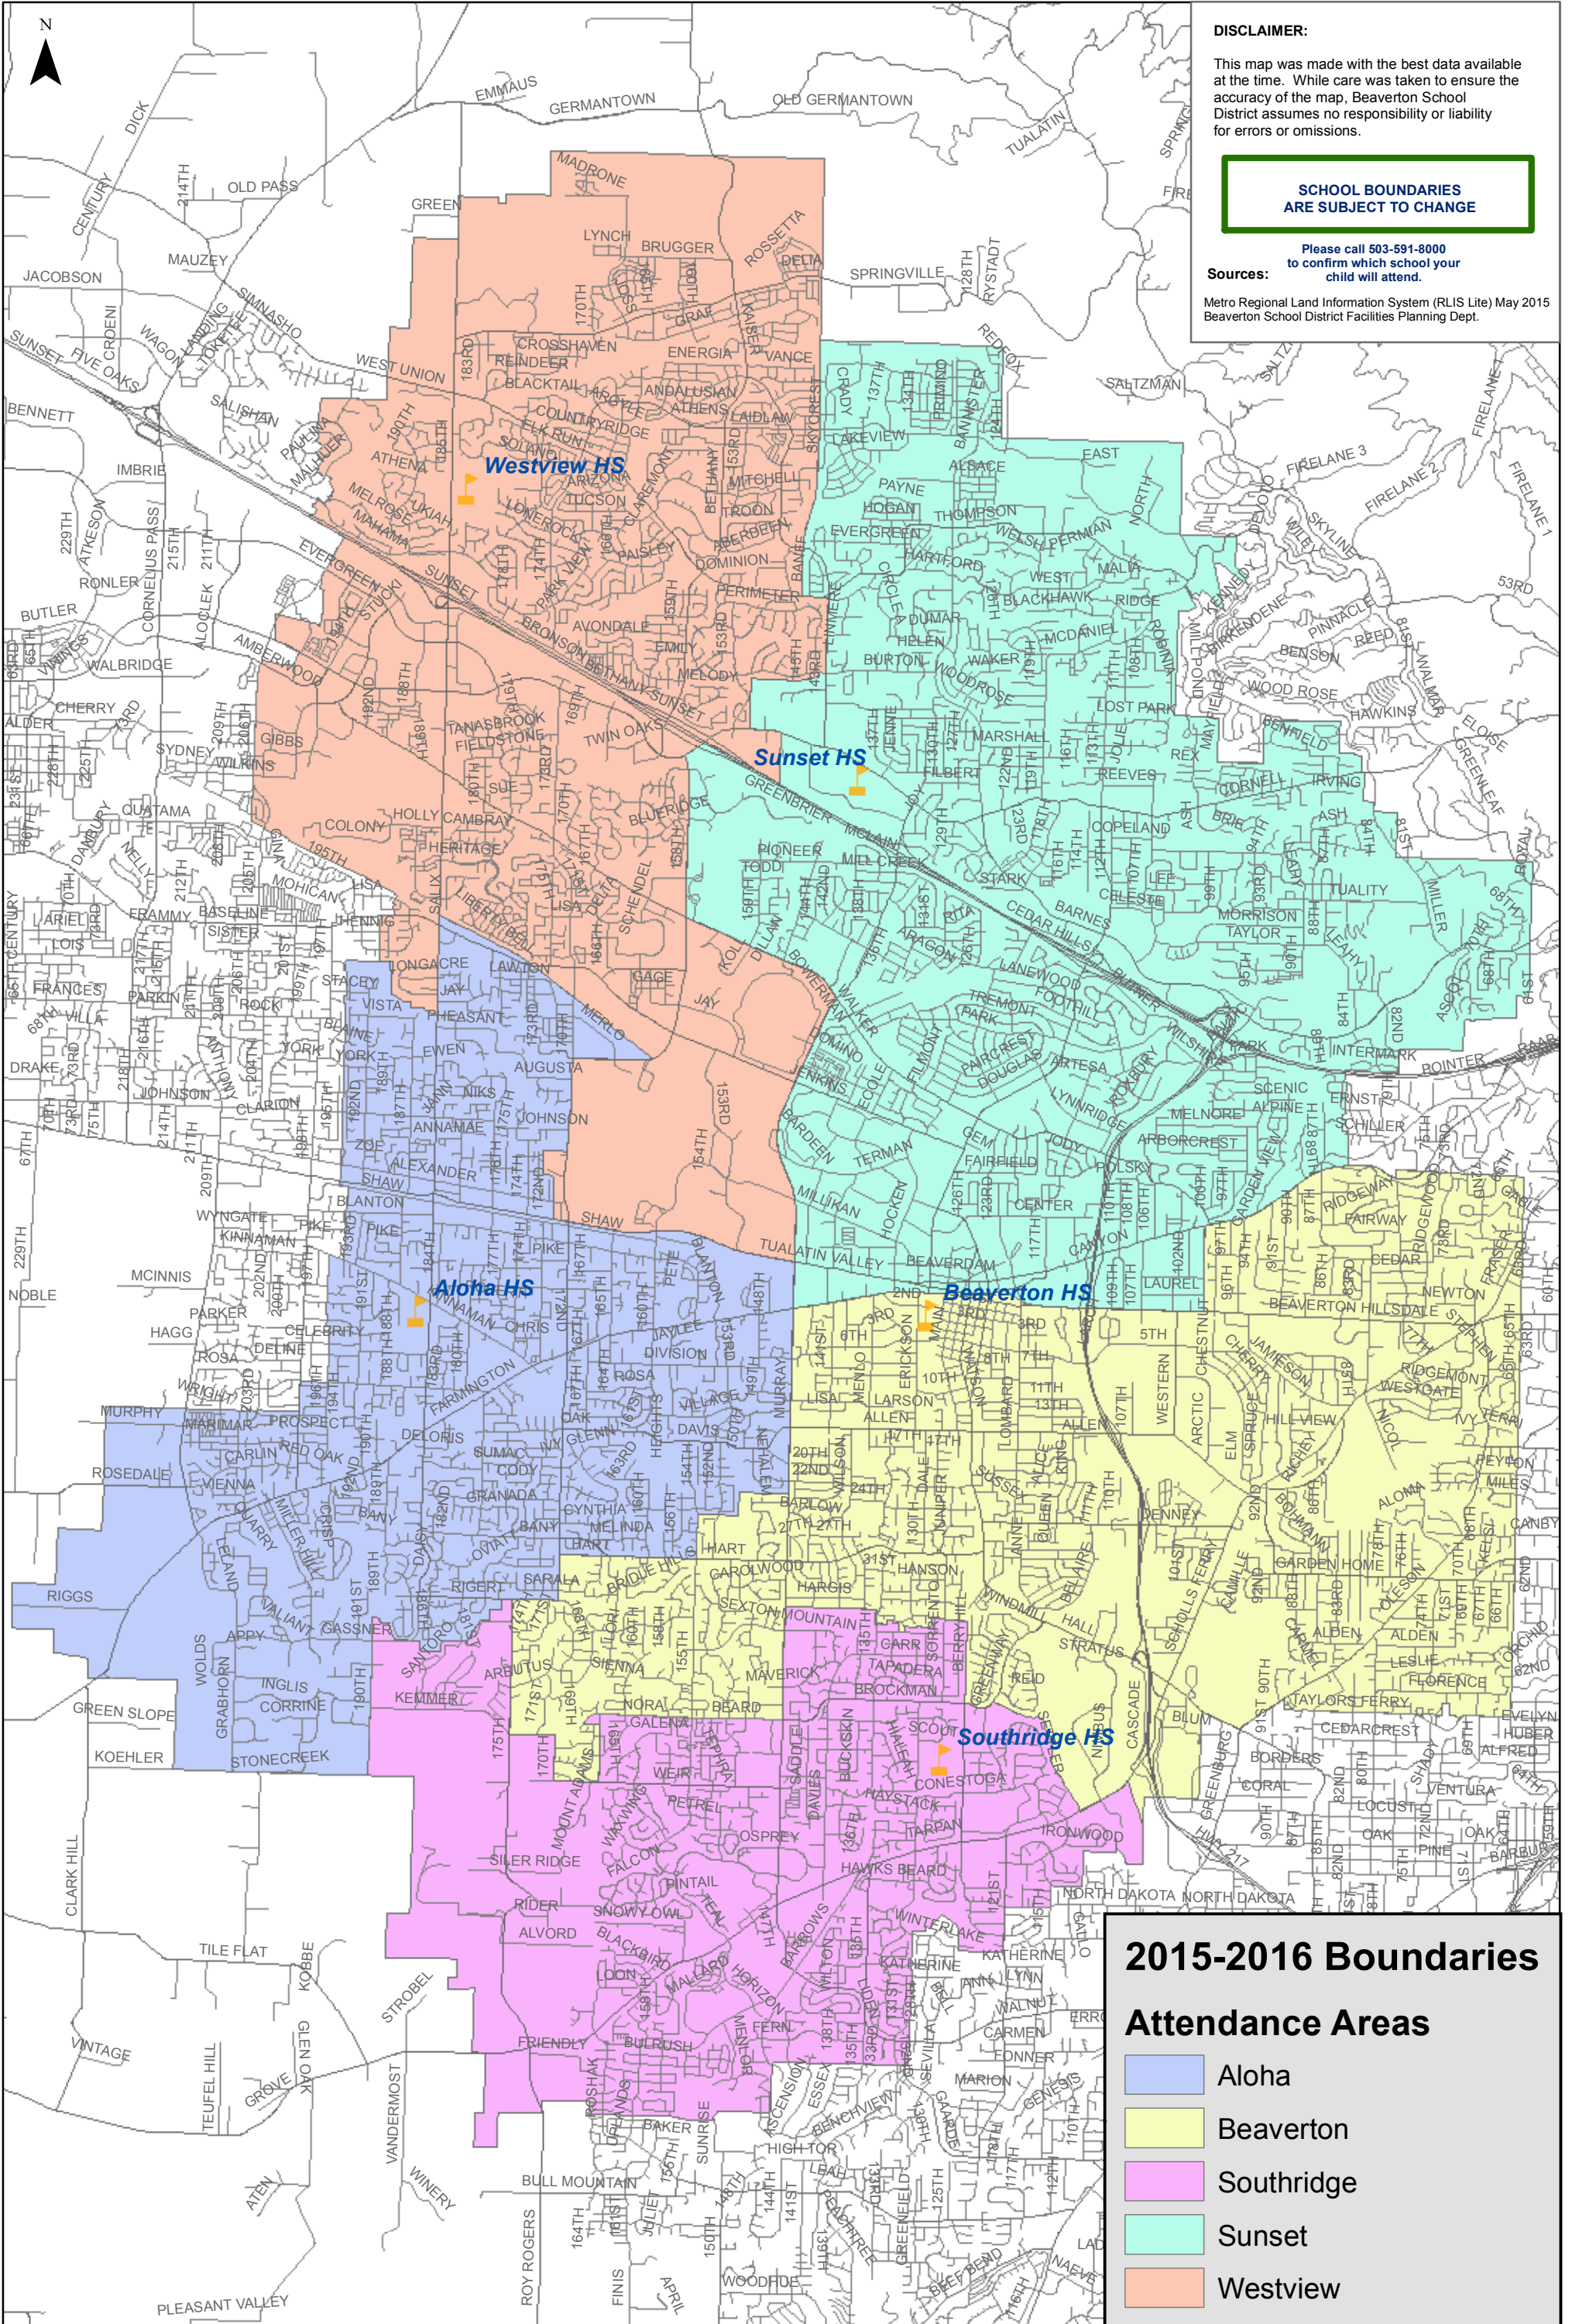

# Beaverton School District

## 2015-2016 High School Attendance Boundaries

June 5, 2015

### DISCLAIMER:

This map was made with the best data available at the time. While care was taken to ensure the accuracy of the map, Beaverton School District assumes no responsibility or liability for errors or omissions.

### 2015-2016 Boundaries Attendance Areas

- Aloha
- Beaverton
- Southridge
- Sunset
- Westview