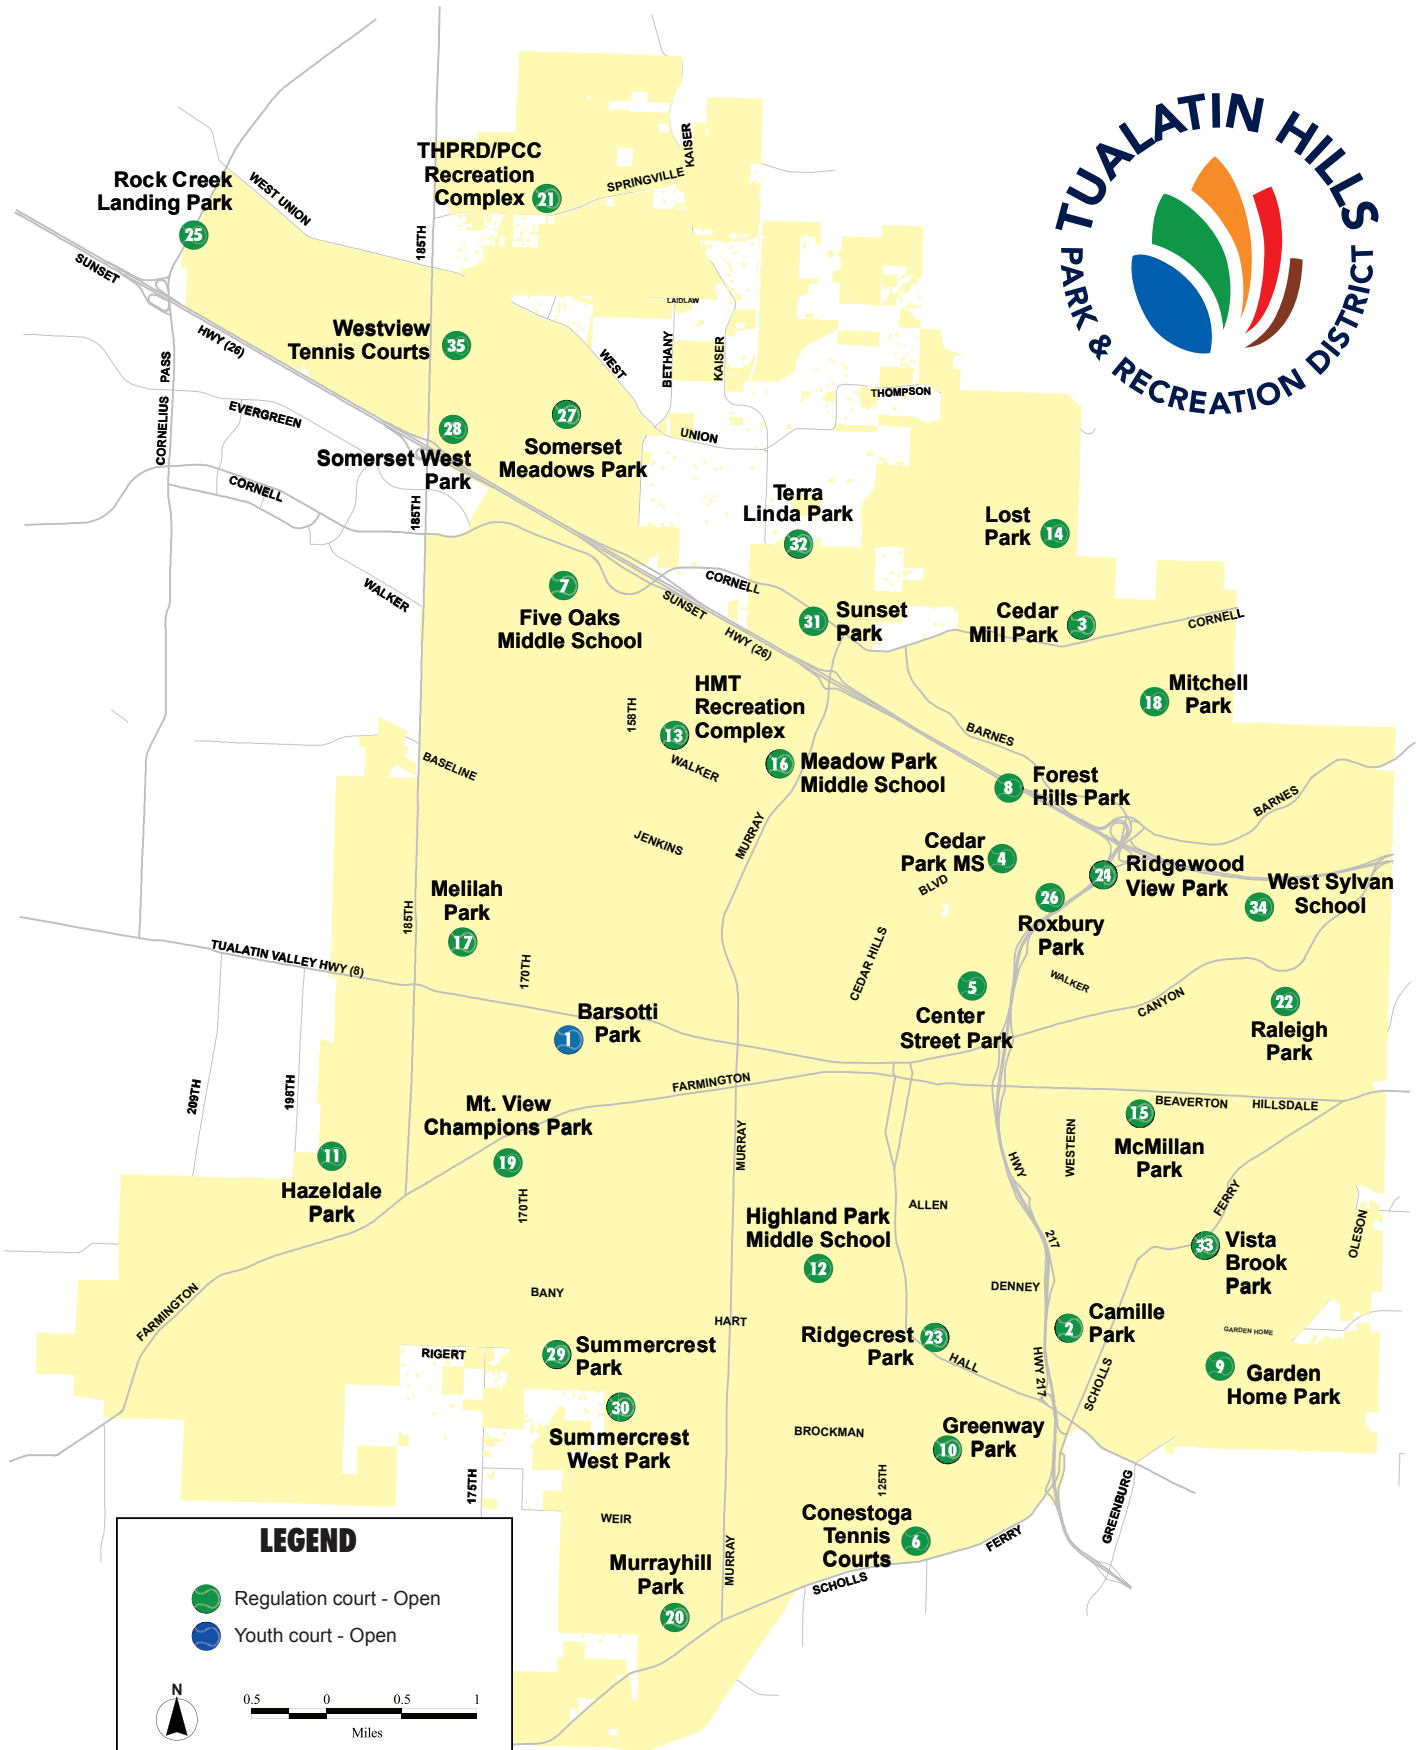

Tennis Courts

108 Courts, 35 sites within the park district

TUALATIN HILLS PARK & RECREATION DISTRICT OUTDOOR NEIGHBORHOOD TENNIS COURTS

Current as of January 2018

- 1. Barsotti Park (Only one 60' youth-size court)**
16570 SW Blanton St; Built 2014
- 2. Camille Park East (2) and West (2)**
Access at W end of SW Marjorie, S end of SW 105th Ave
- 3. Cedar Mill Park (2)**
10385 NW Cornell Rd, W of NW 102nd Ave
- 4. Cedar Park Middle School (4)**
11100 SW Park Way St & SW Cedar Hills Blvd
60' Youth lines included
- 5. Center Street Park (2)**
11895 SW Center St
- 6. Conestoga Middle School (3)**
12250 SW Conestoga Dr
- 7. Five Oaks Middle School (4)**
1600 NW 173rd Ave, S of NW Cornell Rd
- 8. Forest Hills Park (2)**
SW Butner Rd & SW Portola Ave, access off SW Portola,
S of Sunset Hwy, E of SW Cedar Hills Blvd
- 9. Garden Home Park (2)**
8200 SW 83rd Ave
- 10. Greenway Park (2)**
E of SW Greenway, between SW Hall & SW Scholls Ferry
- 11. Hazeldale Park (Rosa) (2)**
Access off SW Rosa between SW 196th Ave & SW 194th Ave
- 12. Highland Park Middle School (4)**
7000 SW Wilson Ave, S on SW Wilson Ave from SW Allen
Blvd
- 13. Howard M. Terpenning Recreation
Complex (15)**
Babette Horenstein Tennis Center
15707 SW Walker Rd, NE Corner of SW Walker Rd & SW
158th Ave
6 Indoor/9 Outdoor (May-Sept.)
14 Indoor/1 Outdoor (Oct-Apr.)
- 14. Lost Park (2)**
2120 NW 111th Ave, N of NW Lost Park Dr
- 15. McMillian Park (2)**
Access off SW Chestnut N of SW Cypress & SW 99th Ave
- 16. Meadow Park Middle School (4)**
14100 SW Downing St N of SW Walker Rd, E of SW Mead-
ow Dr
- 17. Melilah Park (2)**
Access off SW Arborcrest or SW 180th Ave, E of SW 182nd
Ave
- 18. Mitchell Park (2)**
Access off NW 93rd, W of NW Leahy
- 19. Mt. View Champions Park (4)**
17500 SW Farmington Rd
- 20. Murray Hill (2)**
No car access, SW Scholls Ferry Rd, SW Weir Rd, SW 155th
Ave
- 21. PCC Rock Creek (6 lighted)**
17705 NW Springville Rd
- 22. Raleigh Park (3)**
3500 SW 78th Ave & SW Fairway
Backboard 2010; Crack repair 2011; Resurfaced 2014
- 23. Ridgcrest Park (2)**
Access off SW Cresmoor, W of SW Hillcrest, off SW Hall
Blvd
- 24. Ridgewood View Park (2)**
NE and SE corners of Hwy 217 & SW Meade
2 Pickleball court lines included
- 25. Rock Creek Landing (2)**
NE corner of NW Cornelius Pass Rd & NW Rock Creek Blvd
- 26. Roxbury Park (2)**
SE corner of SW Berkshire & SW Roxbury
- 27. Somerset Meadows Park (2)**
SE corner of NW Somerset & NW Park View, N of NW Park
View, E of NW 174th Ave
- 28. Somerset West Park (2)**
18300 NW Park View, E of NW 185th Ave, N of Hwy 26
- 29. Summercrest Park East (2)**
E of SW Rigert & SW 170th Ave
- 30. Summercrest Park West (2)**
Access off SW 171st Ave, S of SW Juliann
- 31. Sunset Park (4)**
13707 NW Science Park Dr S of NW Cornell Rd W of NW
Murray
- 32. Terra Linda Park (2)**
Access S of NW Burton, E of NW 139th Ave
- 33. Vista Brook Park (2)**
6410 SW Scholls Ferry Rd at SW 88th Ave
- 34. West Sylvan School (2)**
8111 SW West Slope Dr
- 35. Westview High School (8)**
4200 NW 185th Ave between Hwy 26 & NW West Union Rd