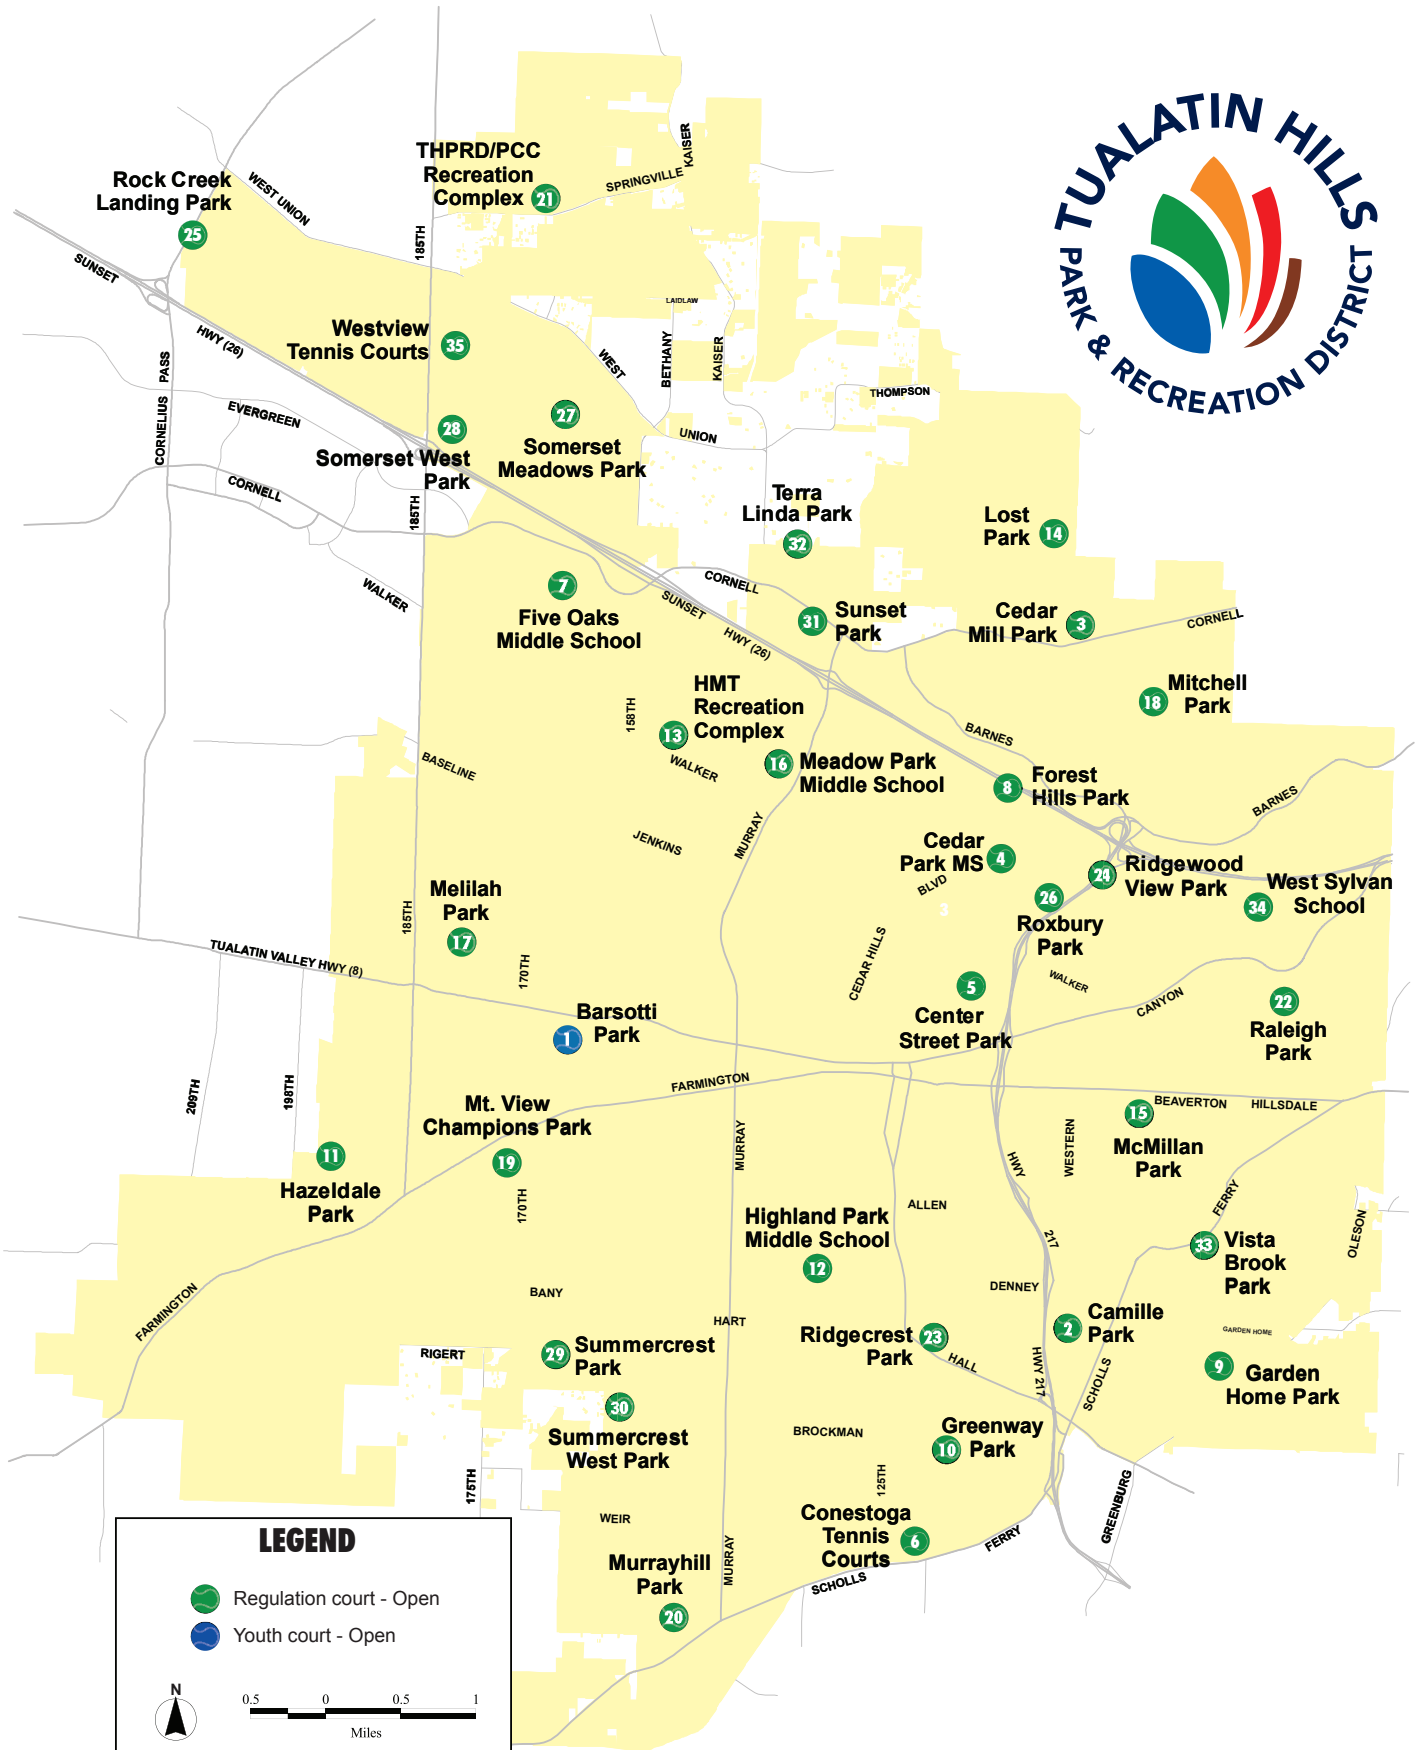

Tennis Courts

108 Courts, 35 sites within the park district

LEGEND

- Regulation court - Open
- Youth court - Open

N

0.5 0 0.5 1
Miles

TUALATIN HILLS PARK & RECREATION DISTRICT OUTDOOR NEIGHBORHOOD TENNIS COURTS