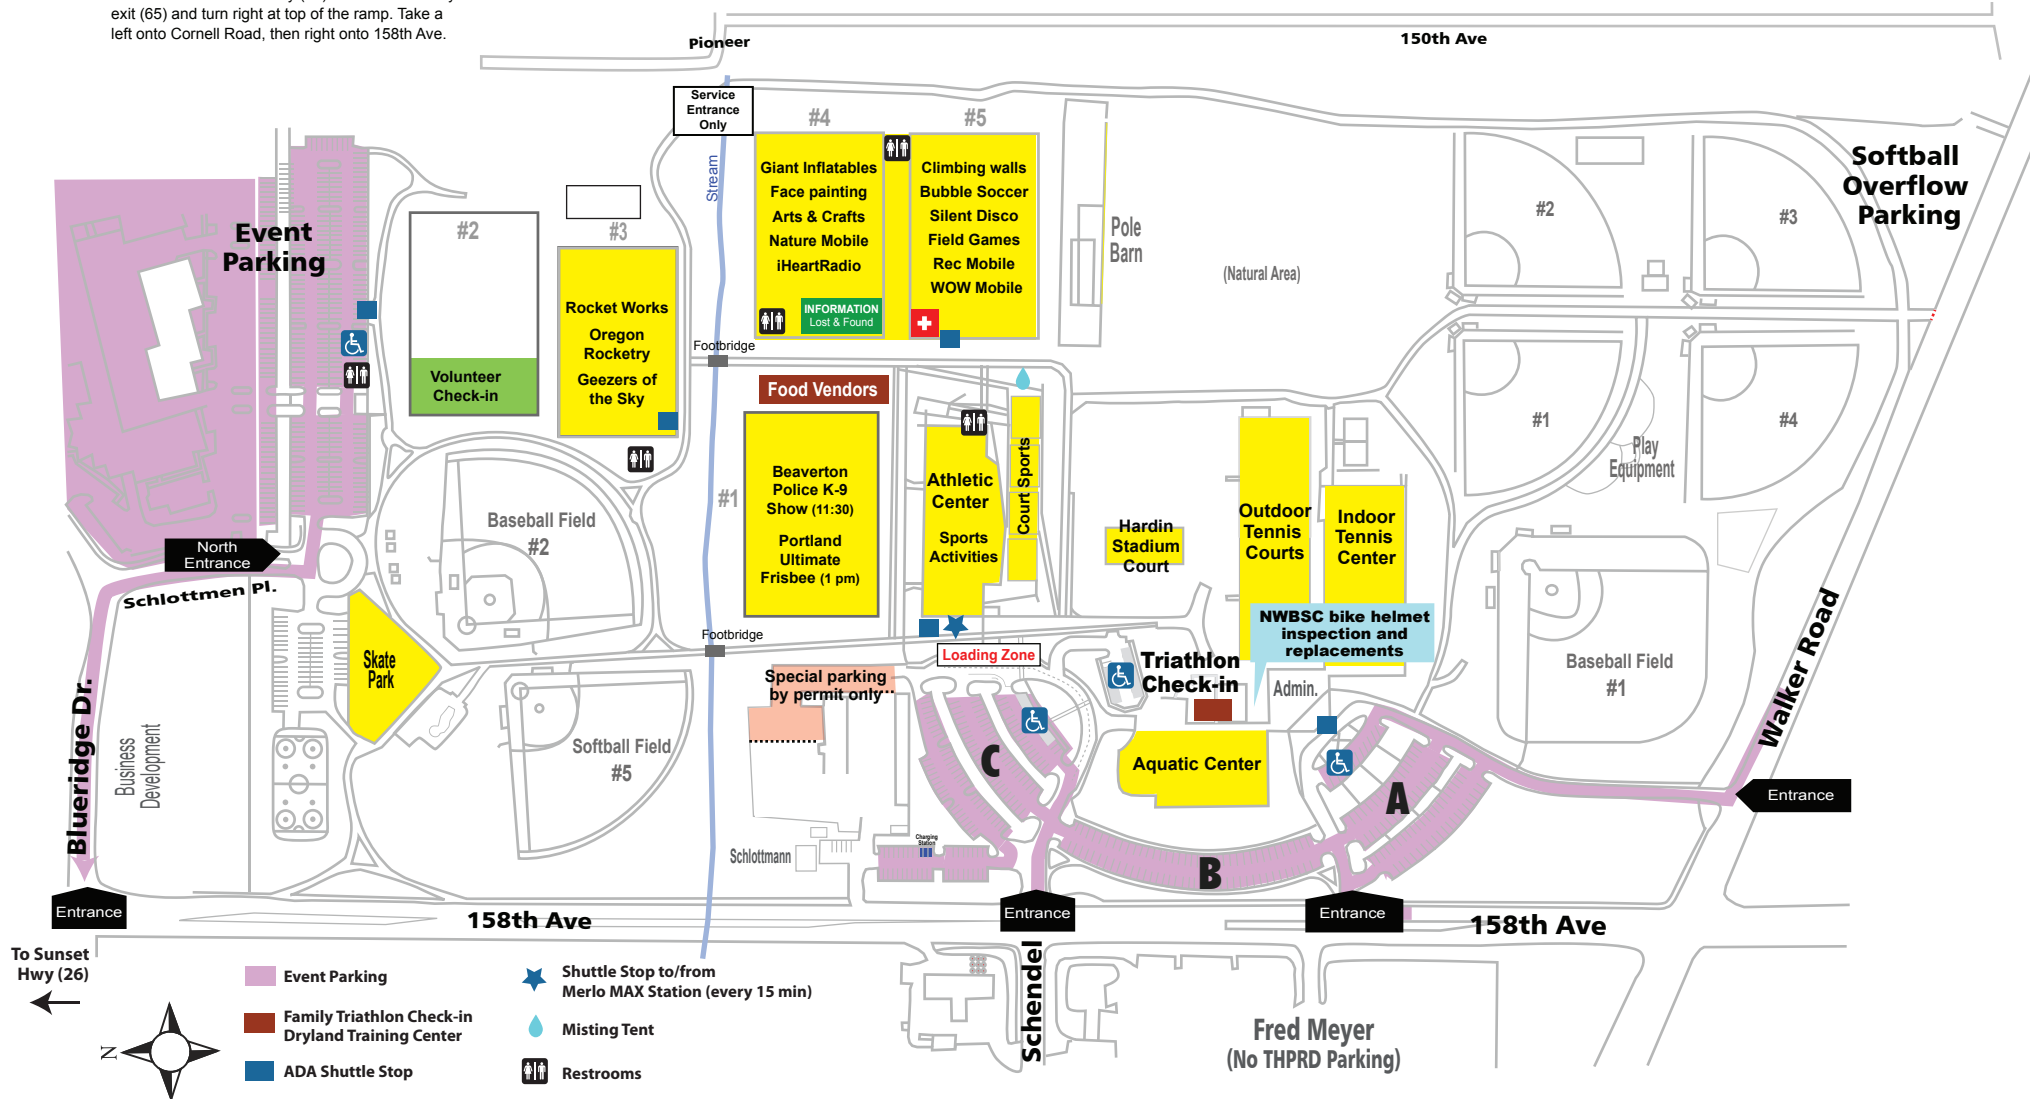

From east on Sunset Hwy (26): Take Cornell/Bethany exit 65. Turn left at top of ramp. Stay in left lane and turn south onto 158th Ave.  
 From West on Sunset Hwy (26): Take the Bethany exit (65) and turn right at top of the ramp. Take a left onto Cornell Road, then right onto 158th Ave.

**HMT Recreation Complex**  
**15707 SW Walker Road**  
**Beaverton, OR 97006**

# Party in the Park

**Saturday,**  
**July 29, 2017**  
**11 am - 4 pm**

- Event Parking
- Family Triathlon Check-in Dryland Training Center
- ADA Shuttle Stop
- Shuttle Stop to/from Merlo MAX Station (every 15 min)
- Misting Tent
- Restrooms