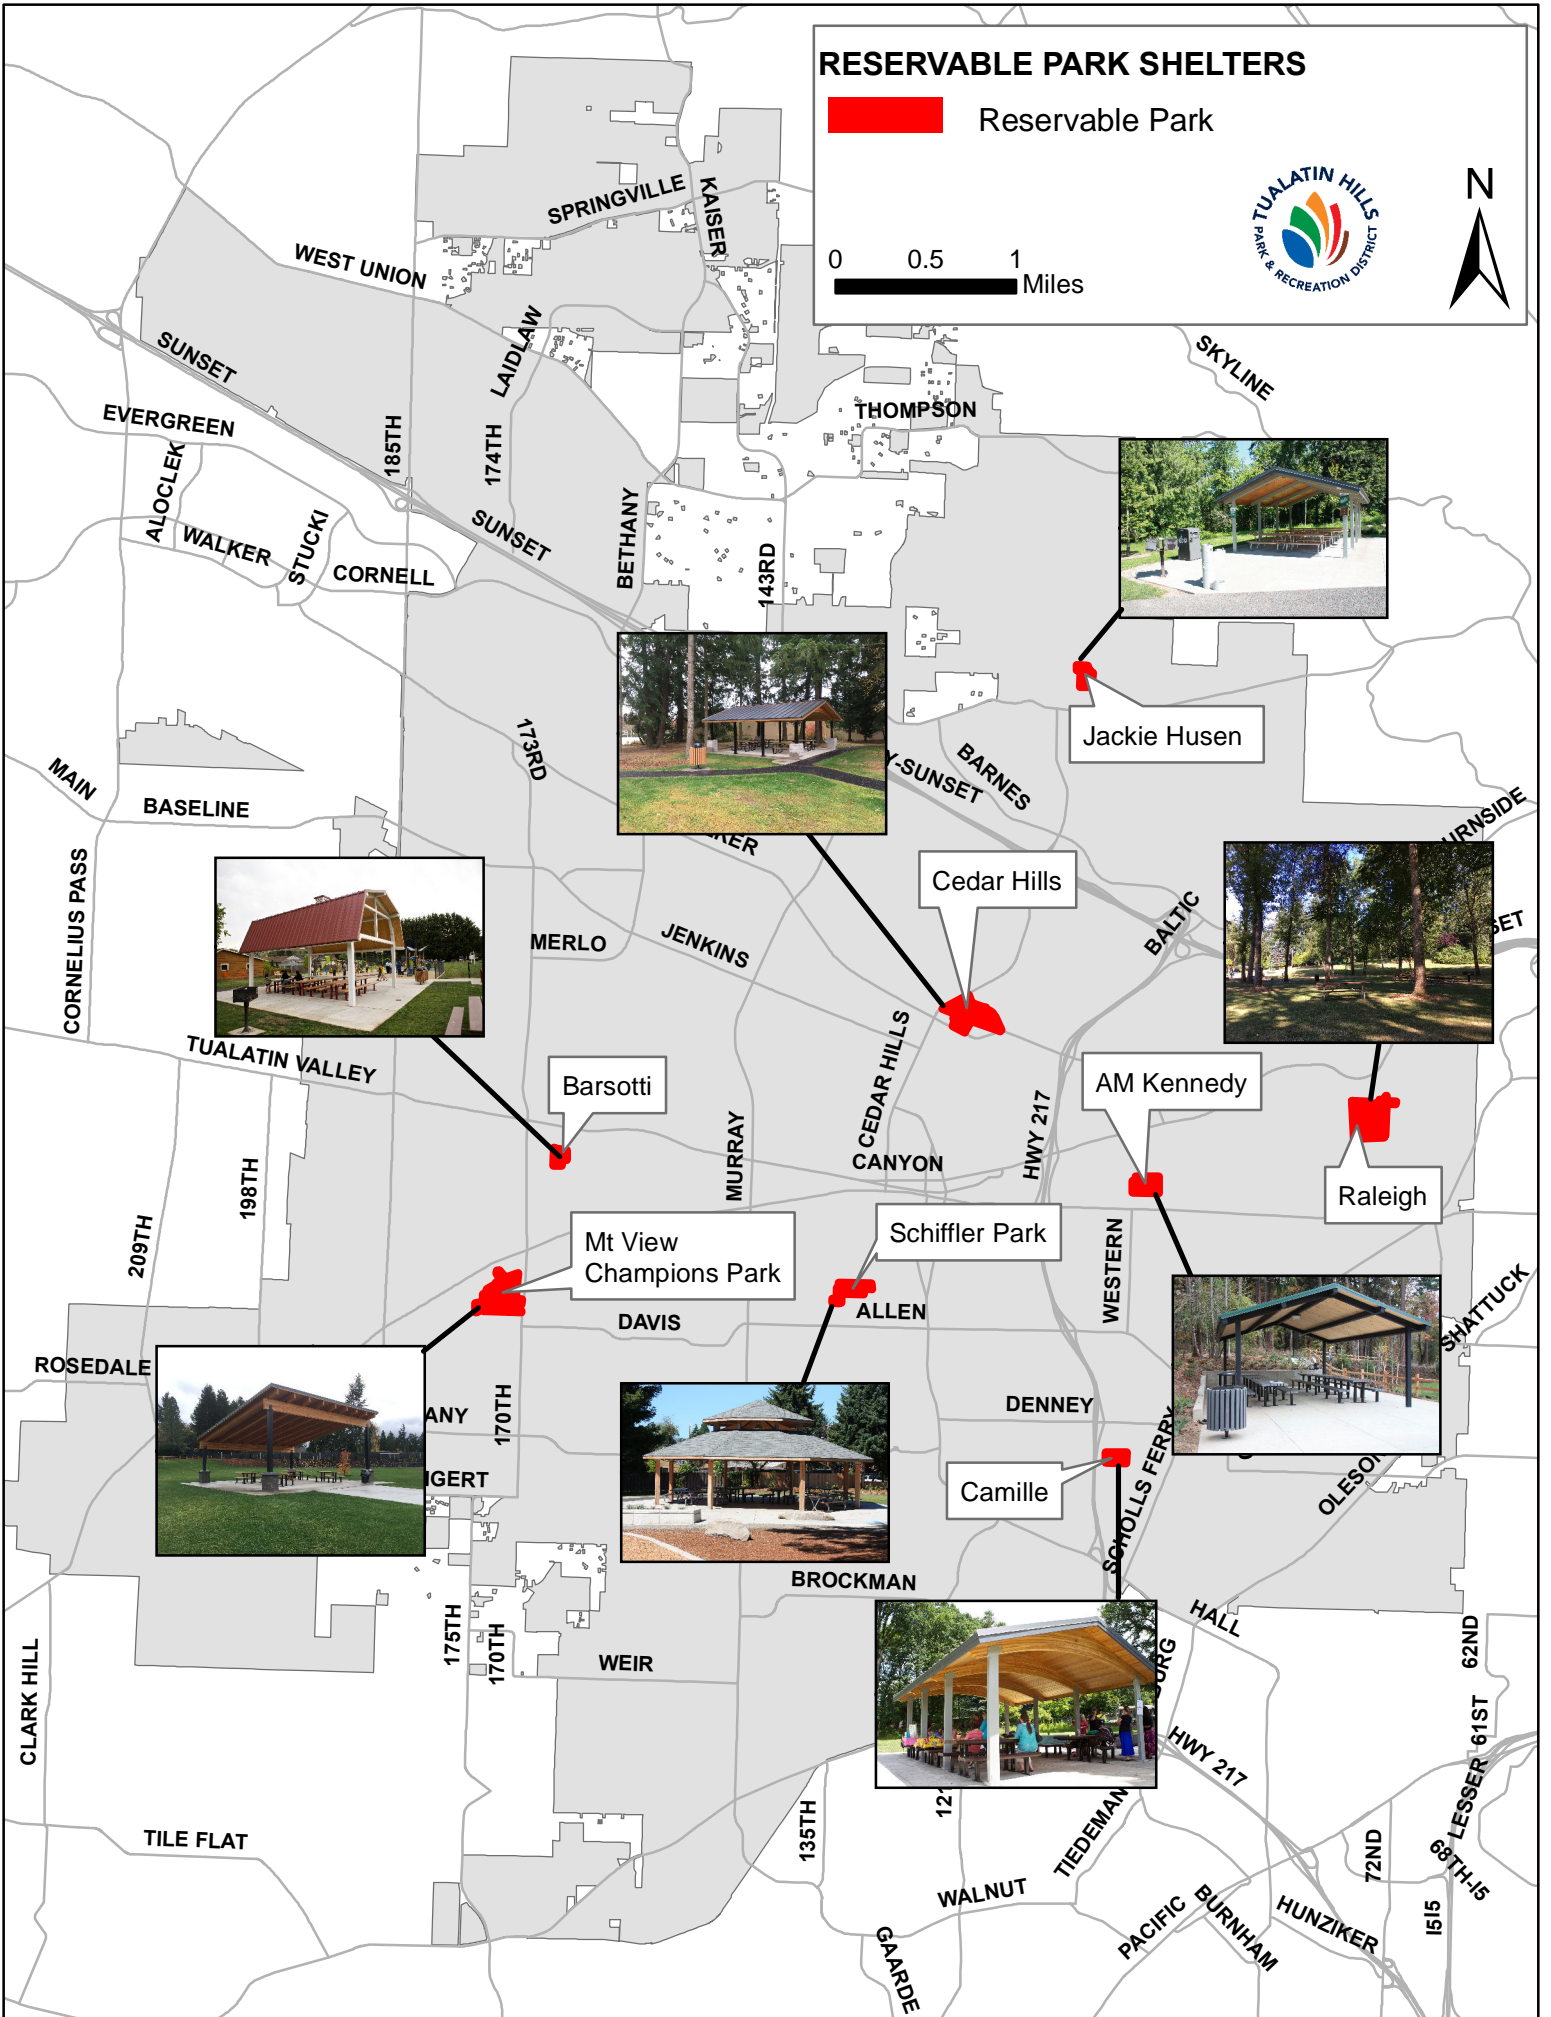

RESERVABLE PARK SHELTERS

Reservable Park

0 0.5 1 Miles

Jackie Husen

Cedar Hills

Barsotti

AM Kennedy

Raleigh

Mt View Champions Park

Schiffler Park

Allen

Camille

AM Kennedy

Raleigh

TUALATIN HILLS
PARK & RECREATION DISTRICT

Fanno Creek Service Center | 6220 SW 112th Ave, Suite 100, Beaverton, OR 97008 |

Park Shelter and Picnic Area Rental Information

To reserve a picnic shelter, call (503) 629-6305 or visit the

Fanno Creek Service Center | 8 AM – 5 PM | Monday – Friday |

All shelters and picnic areas are available twice throughout the day:

First availability: 9 AM – 2 PM

Second availability: 3 PM – Dusk

Park	Shelter Capacity	Fee	All-Day Fee
A.M. Kennedy	36	\$88	176
Barsotti	36	\$88	176
Camille	36	\$88	176
Cedar Hills	36	\$88	176
Jackie Husen	36	\$88	176
Mt. View Champions	60	\$110	\$220
Evelyn M. Schiffler	60	\$110	\$220
Raleigh Picnic Area	100	\$166	\$332